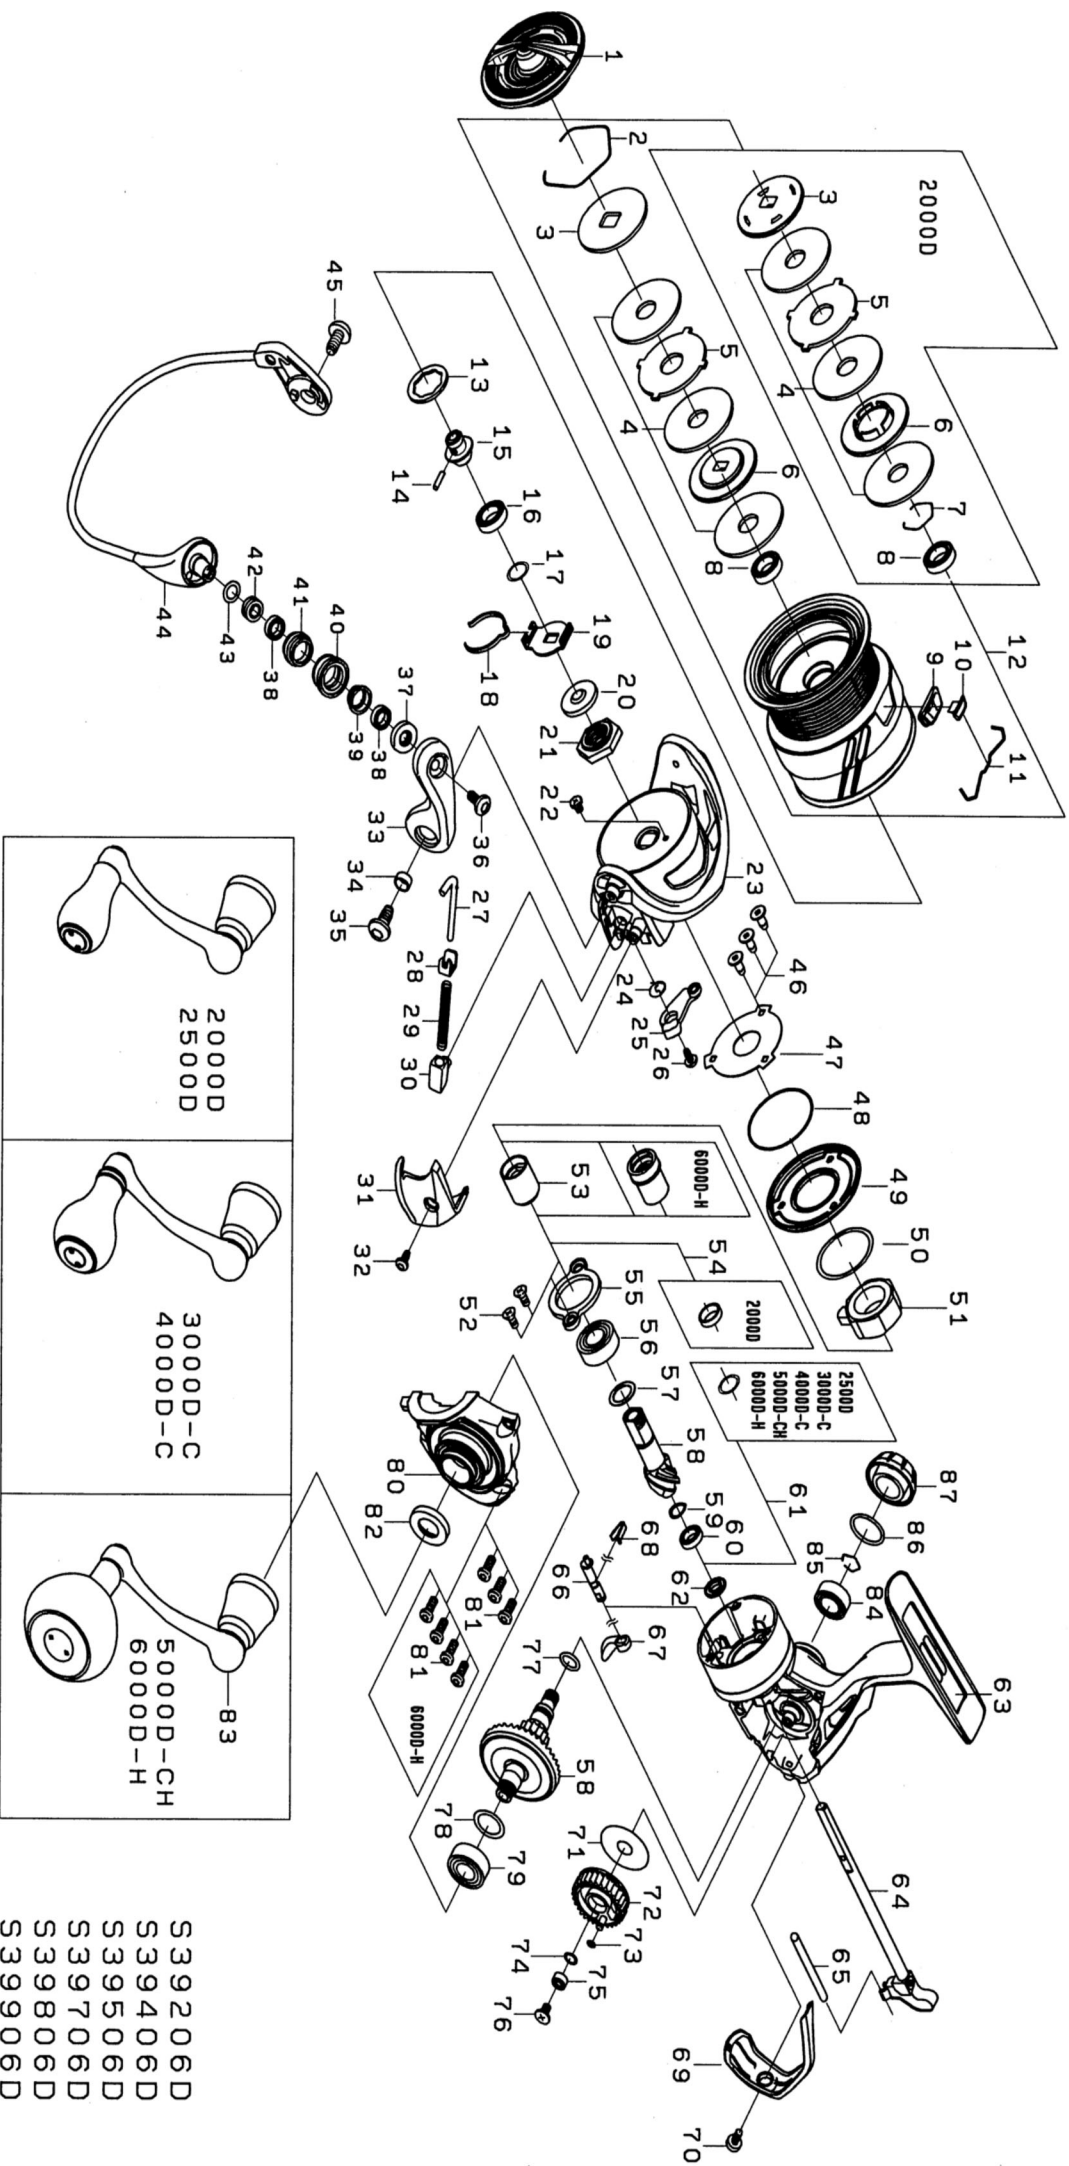

- S 39206D
- S 39406D
- S 39506D
- S 39706D
- S 39806D
- S 39906D

2017 SOL III LT 4000D-C

Key No.	Part Number	Description	Key No.	Part Number	Description
1	6J568701	DRAG KNOB	45	6H431201	BAIL HOLDER SCREW
2	6J547101	DRAG RING	46	6J429301	MAGSEALED PLATE SCREW
3	6J547001	DRAG DISC WASHER	47	6J675201	MAGSEALED PLATE
4	6J678801	ATD DRAG WASHER	48	6J354801	MAGSEALED PLATE ORING
5	6J546902	DRAG LIP WASHER	49	6J406701	MAGSEALED CAP
6	6J549002	DRAG DISC WASHER	50	6J639900	ONEWAY CLUTCH WASHER
7	-	-	51	6J388401	ONEWAY CLUTCH
8	6G212503	DRAG BALL BEARING	52	6G997301	PINION BEARING PLATE SCREW
9	6J568601	LINE STOPPER PLATE	53	6J001402	CLUTCH RING
10	6J558001	LINE STOPPER	54	-	-
11	6J314801	LINE STOPPER SPRING	55	6H411501	PINION BEARING PLATE
12	6J671201	SPOOL ASSEMBLY (2~12)	56	6G535104	PINION BALL BEARING (A)
13	6J546300	SPOOL WASHER	57	63758500	PINION BEARING WASHER (A)
14	6J558201	SPOOL METAL SCREW	58	6Z023701	PINION + DRIVE GEAR SET
15	6J549501	SPOOL METAL	59	6J683001	PINION BEARING SPRING WASHER (B)
16	6E306801	SPOOL METAL BEARING	60	6G466202	PINION BALL BEARING (B)
17	6J602201	CLICK HOLDER WASHER	61	6G466103	PINION COLLAR WASHER
18	6J525101	CLICK LEAF SPRING	62	6J387701	PINION COLLAR
19	6J546201	CLICK HOLDER	63	6J609401	BODY ASSY
20	6H986901	ROTOR NUT PACKING	64	6J566902	MAIN SHAFT
21	6H961101	ROTOR NUT	65	6J084804	OSCILLATING POST
22	6H022701	ROTOR NUT SCREW	66	6H595501	STOPPER CAM
23	6J567505	ROTOR	67	6H595401	STOPPER LEVER
24	6H413601	KICK LEVER SPRING	68	6H697801	STOPPER CAM LEAF SPRING
25	6J567601	KICK LEVER ASSY	69	6J406801	REAR CAP
26	6H417701	KICK LEVER SCREW	70	6J389001	REAR CAP SCREW
27	6H572001	ARM LEVER SHAFT	71	6J644701	OSCILLATING GEAR WASHER
28	6H576101	ARM LEVER SHAFT PLATE	72	6J566701	OSCILLATING GEAR
29	6H414201	ARM LEVER SHAFT SPRING	73	6G466001	OSCILLATING GEAR ORING
30	6J089401	ARM LEVER SHAFT HOLDER	74	6H129200	OSCILLATING GEAR BALL BEARING WASHER
31	6J567801	ARM LEVER SP COVER	75	6G469005	OSCILLATING GEAR BALL BEARING
32	6H431301	ARM LEVER SP COVER SCREW	76	6G997001	OSCILLATING GEAR BALL BEARING SCREW
33	6H960124	ARM LEVER	77	6G670501	DRIVE GEAR ORING
34	6H962401	ARM LEVER COLLAR	78	63758500	DRIVE WASHER
35	6H431201	ARM LEVER SCREW	79	6G467305	DRIVE GEAR BALL BEARING (A)
36	6H697701	ROLLER SCREW	80	6J610201	BODY COVER ASSY
37	6H744001	ROLLER MAGSEALED (A)	81	6J389801	BODY COVER SCREW
38	6G686903	ROLLER BALL BEARING	82	6J130201	HANDLE CAP PACKING
39	6H743901	ROLLER BALL BEARING COLLAR (A)	83	6J609901	HANDLE ASSY
40	6H743801	LINE ROLLER	84	6G522705	DRIVE GEAR BALL BEARING (B)
41	6H743701	ROLLER BALL BEARING COLLAR (B)	85	6G472401	DRIVE BEARING RING
42	6H743401	ROLLER MAGSEALED (B)	86	6G162401	HANDLE CAP ORING
43	6B411700	ROLLER MAGSEALED WASHER	87	6J389701	HANDLE CAP
44	6J567902	BAIL ASSY